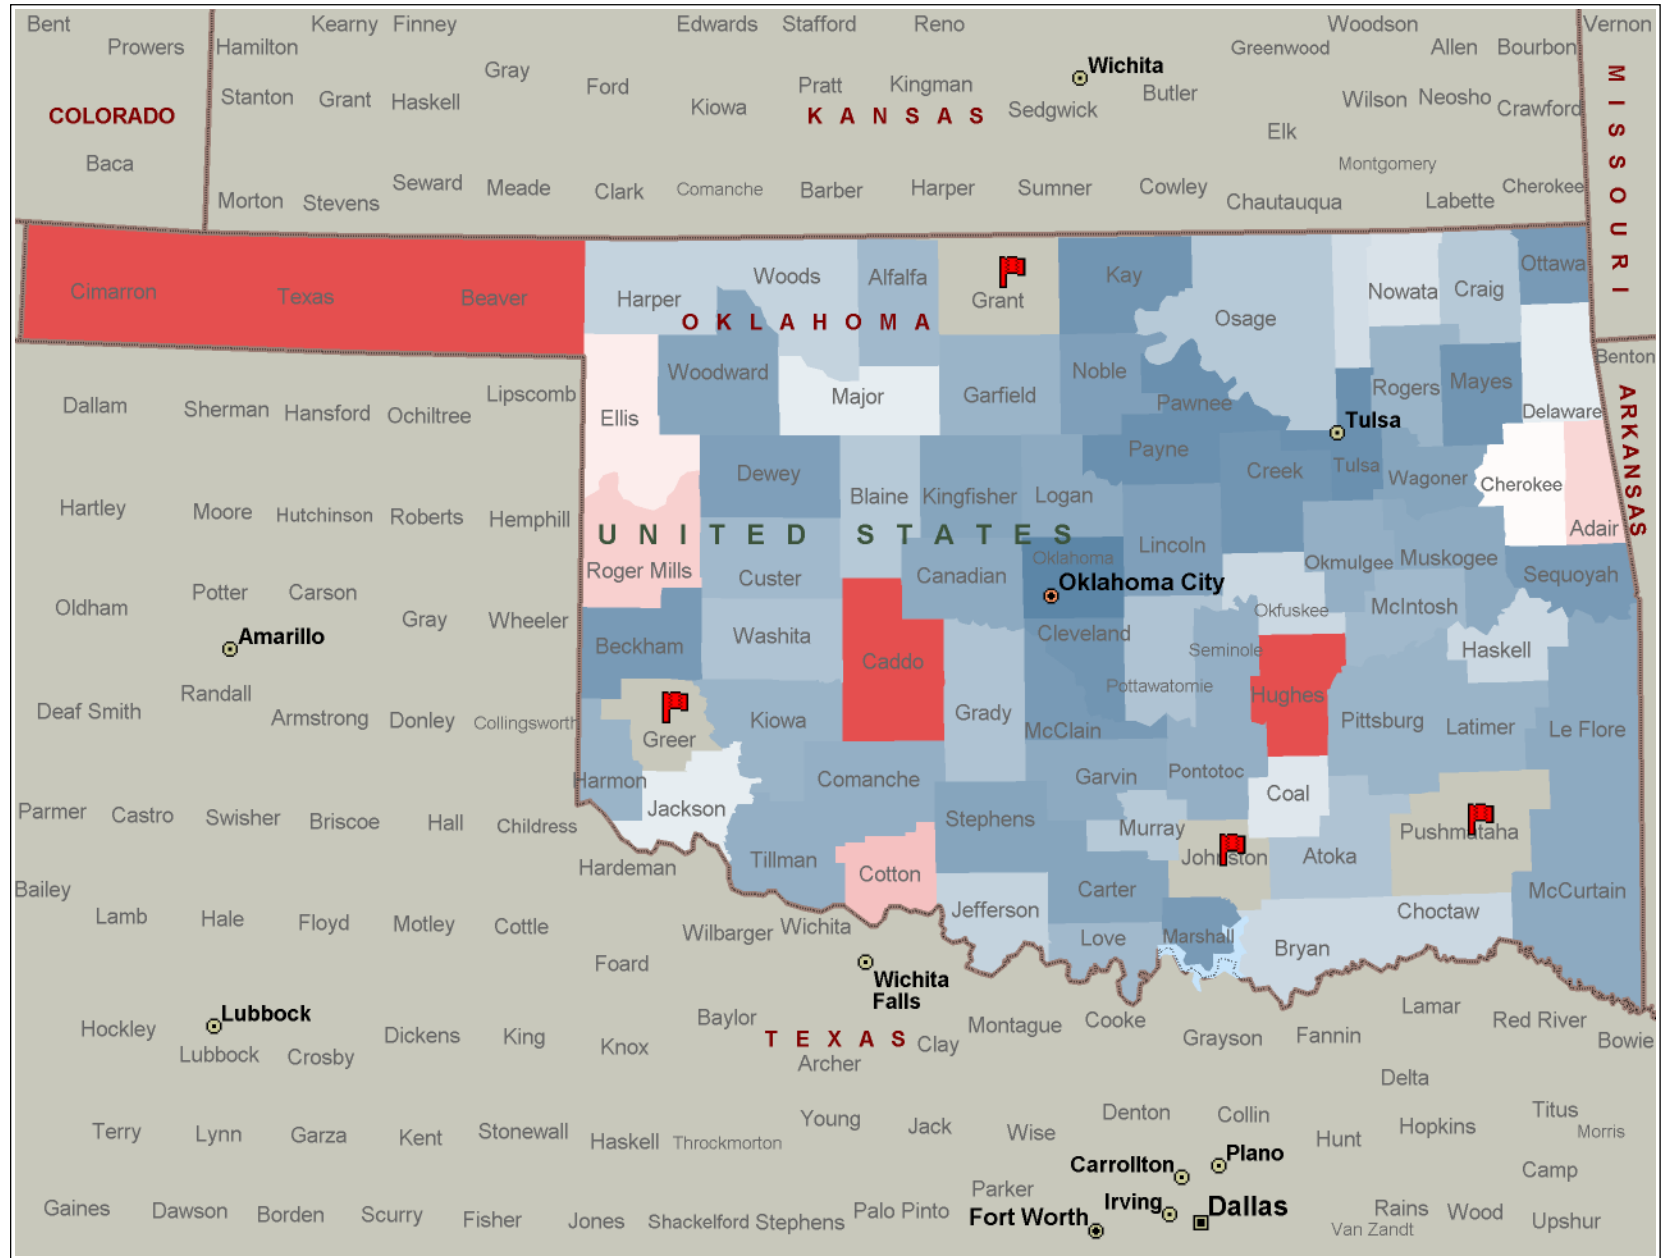

Oklahoma: Food Animal Concentration per Food Animal Veterinarian

Food Animal Concentration per Food Animal Veterinarian

Food Animal Concentration in Counties with 0 Veterinarians

 > 25,000

Copyright © and (P) 1988–2006 Microsoft Corporation and/or its suppliers. All rights reserved. <http://www.microsoft.com/mappoint/>
 Portions © 1990–2005 InstallShield Software Corporation. All rights reserved. Certain mapping and direction data © 2005 NAVTEQ. All rights reserved. The Data for areas of Canada includes information taken with permission from Canadian authorities, including: © Her Majesty the Queen in Right of Canada, © Queen's Printer for Ontario. NAVTEQ and NAVTEQ ON BOARD are trademarks of NAVTEQ. © 2005 Tele Atlas North America, Inc. All rights reserved. Tele Atlas and Tele Atlas North America are trademarks of Tele Atlas, Inc.