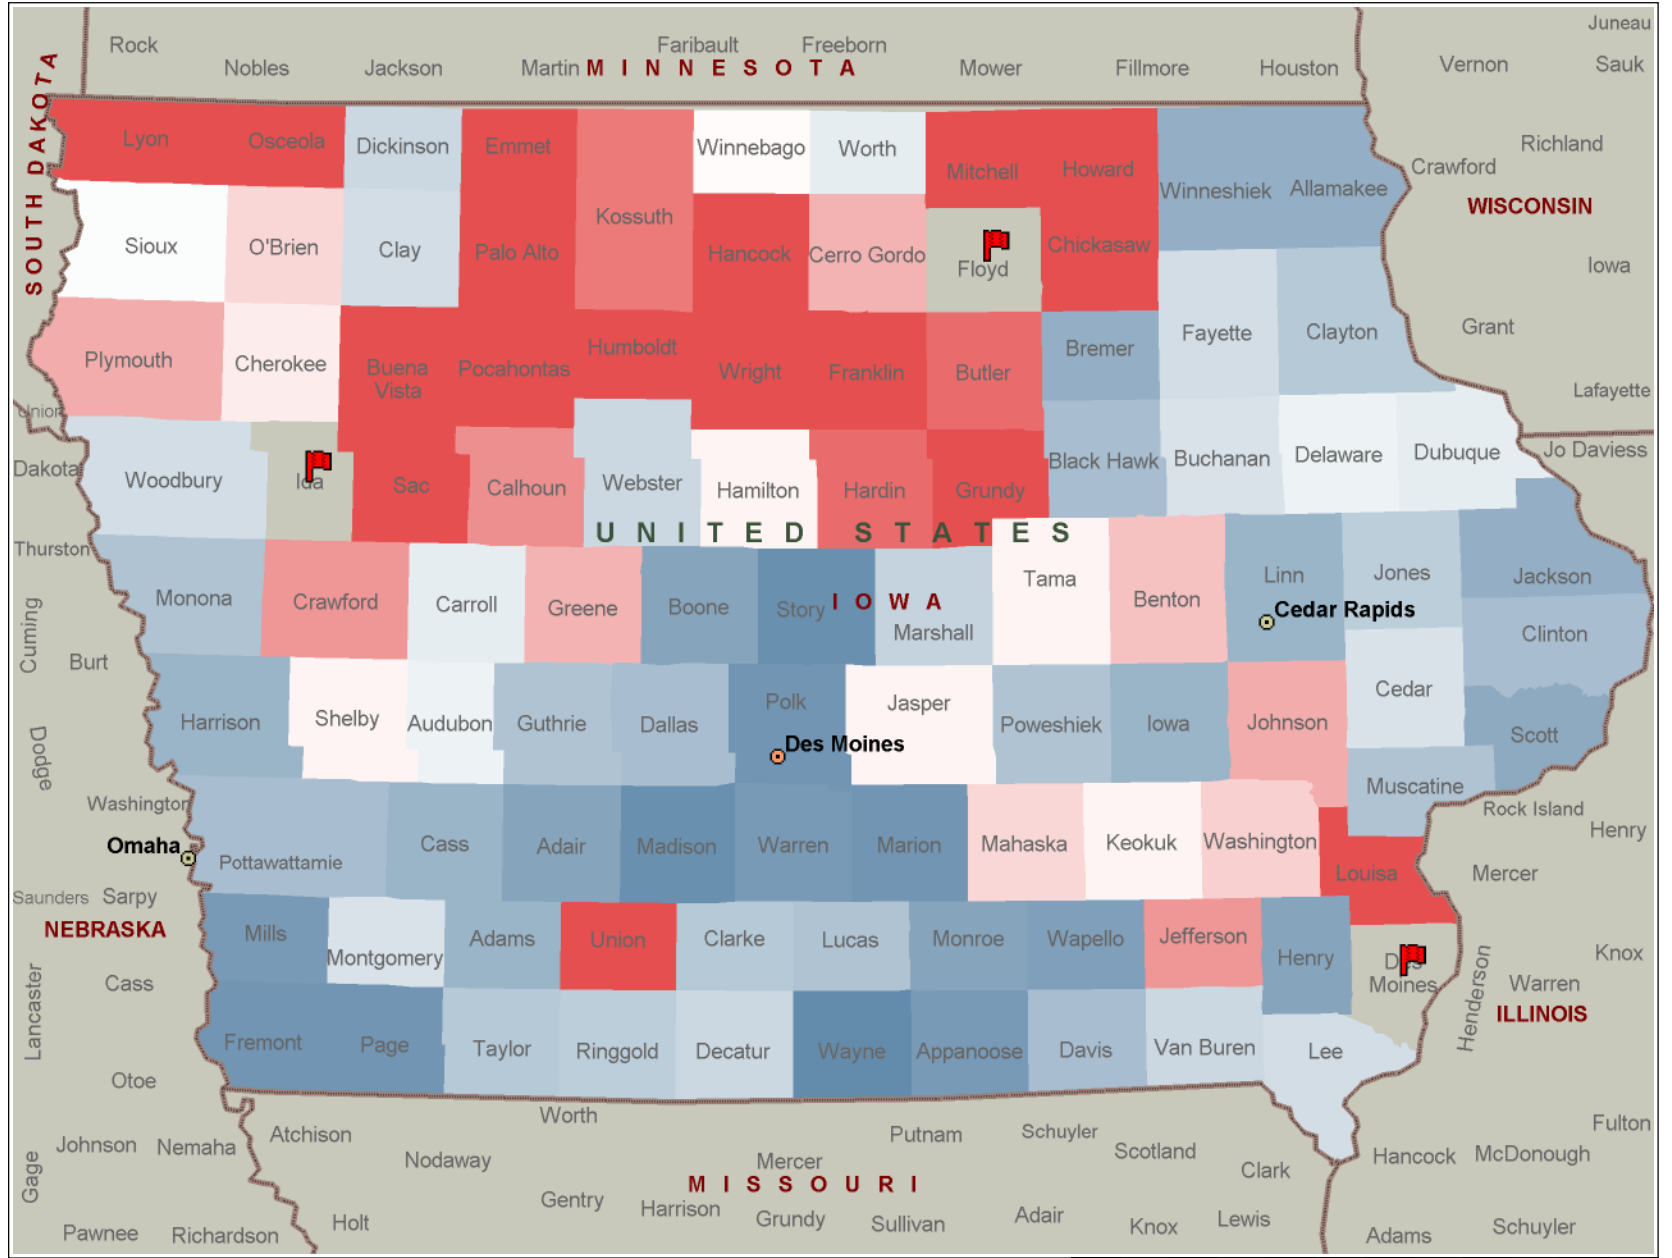

Iowa: Food Animal Concentration per Food Animal Veterinarian

Food Animal Concentration per Food Animal Veterinarian

Food Animal Concentration in Counties with 0 Veterinarians

 > 25,000

Copyright © and (P) 1988–2006 Microsoft Corporation and/or its suppliers. All rights reserved. <http://www.microsoft.com/mappoint/>
 Portions © 1990–2005 InstallShield Software Corporation. All rights reserved. Certain mapping and direction data © 2005 NAVTEQ. All rights reserved. The Data for areas of Canada includes information taken with permission from Canadian authorities, including: © Her Majesty the Queen in Right of Canada, © Queen's Printer for Ontario. NAVTEQ and NAVTEQ ON BOARD are trademarks of NAVTEQ. © 2005 Tele Atlas North America, Inc. All rights reserved. Tele Atlas and Tele Atlas North America are trademarks of Tele Atlas, Inc.