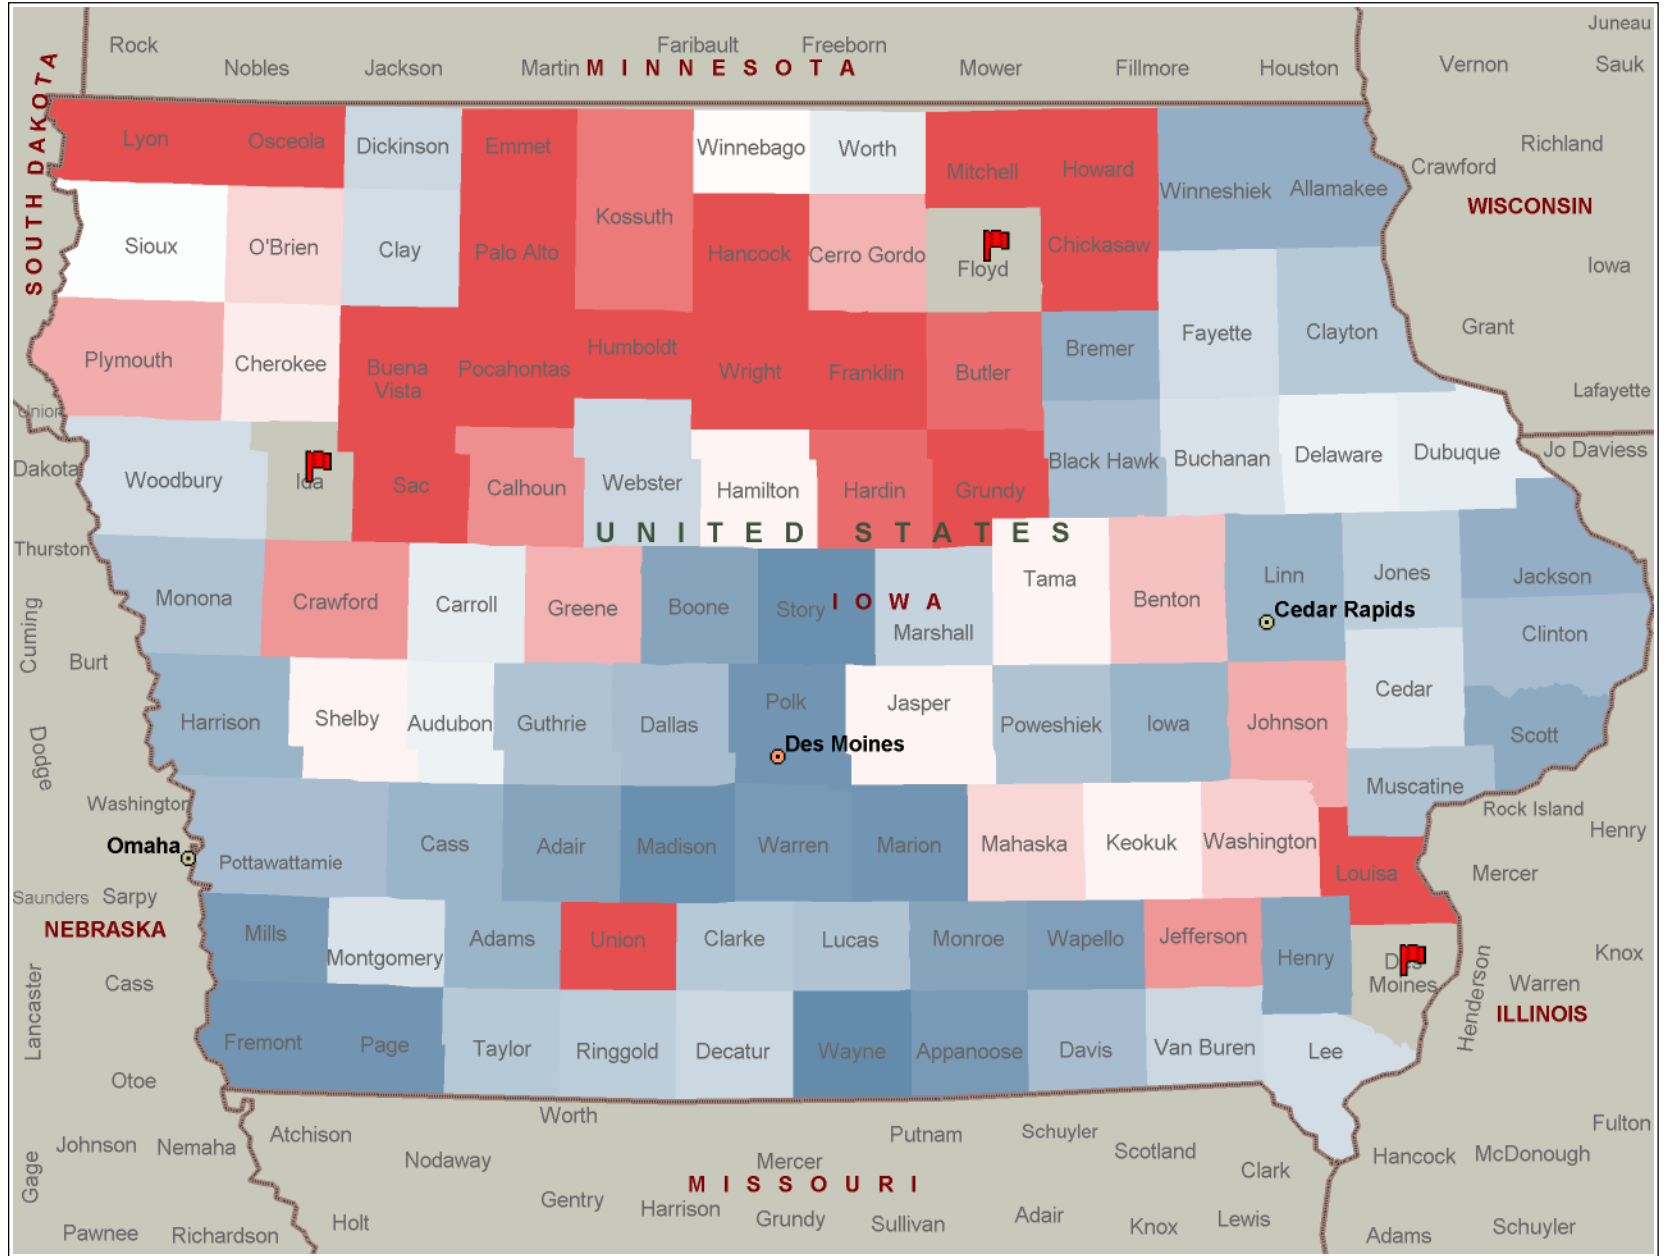

Iowa: Food Animal Concentration per Food Animal Veterinarian

Food Animal Concentration per Food Animal Veterinarian

Food Animal Concentration in Counties with 0 Veterinarians

 > 25,000

Copyright © and (P) 1988–2006 Microsoft Corporation and/or its suppliers. All rights reserved. <http://www.microsoft.com/mappoint/>
 Portions © 1990–2005 InstallShield Software Corporation. All rights reserved. Certain mapping and direction data © 2005 NAVTEQ. All rights reserved. The Data for areas of Canada includes information taken with permission from Canadian authorities, including: © Her Majesty the Queen in Right of Canada, © Queen's Printer for Ontario. NAVTEQ and NAVTEQ ON BOARD are trademarks of NAVTEQ. © 2005 Tele Atlas North America, Inc. All rights reserved. Tele Atlas and Tele Atlas North America are trademarks of Tele Atlas, Inc.