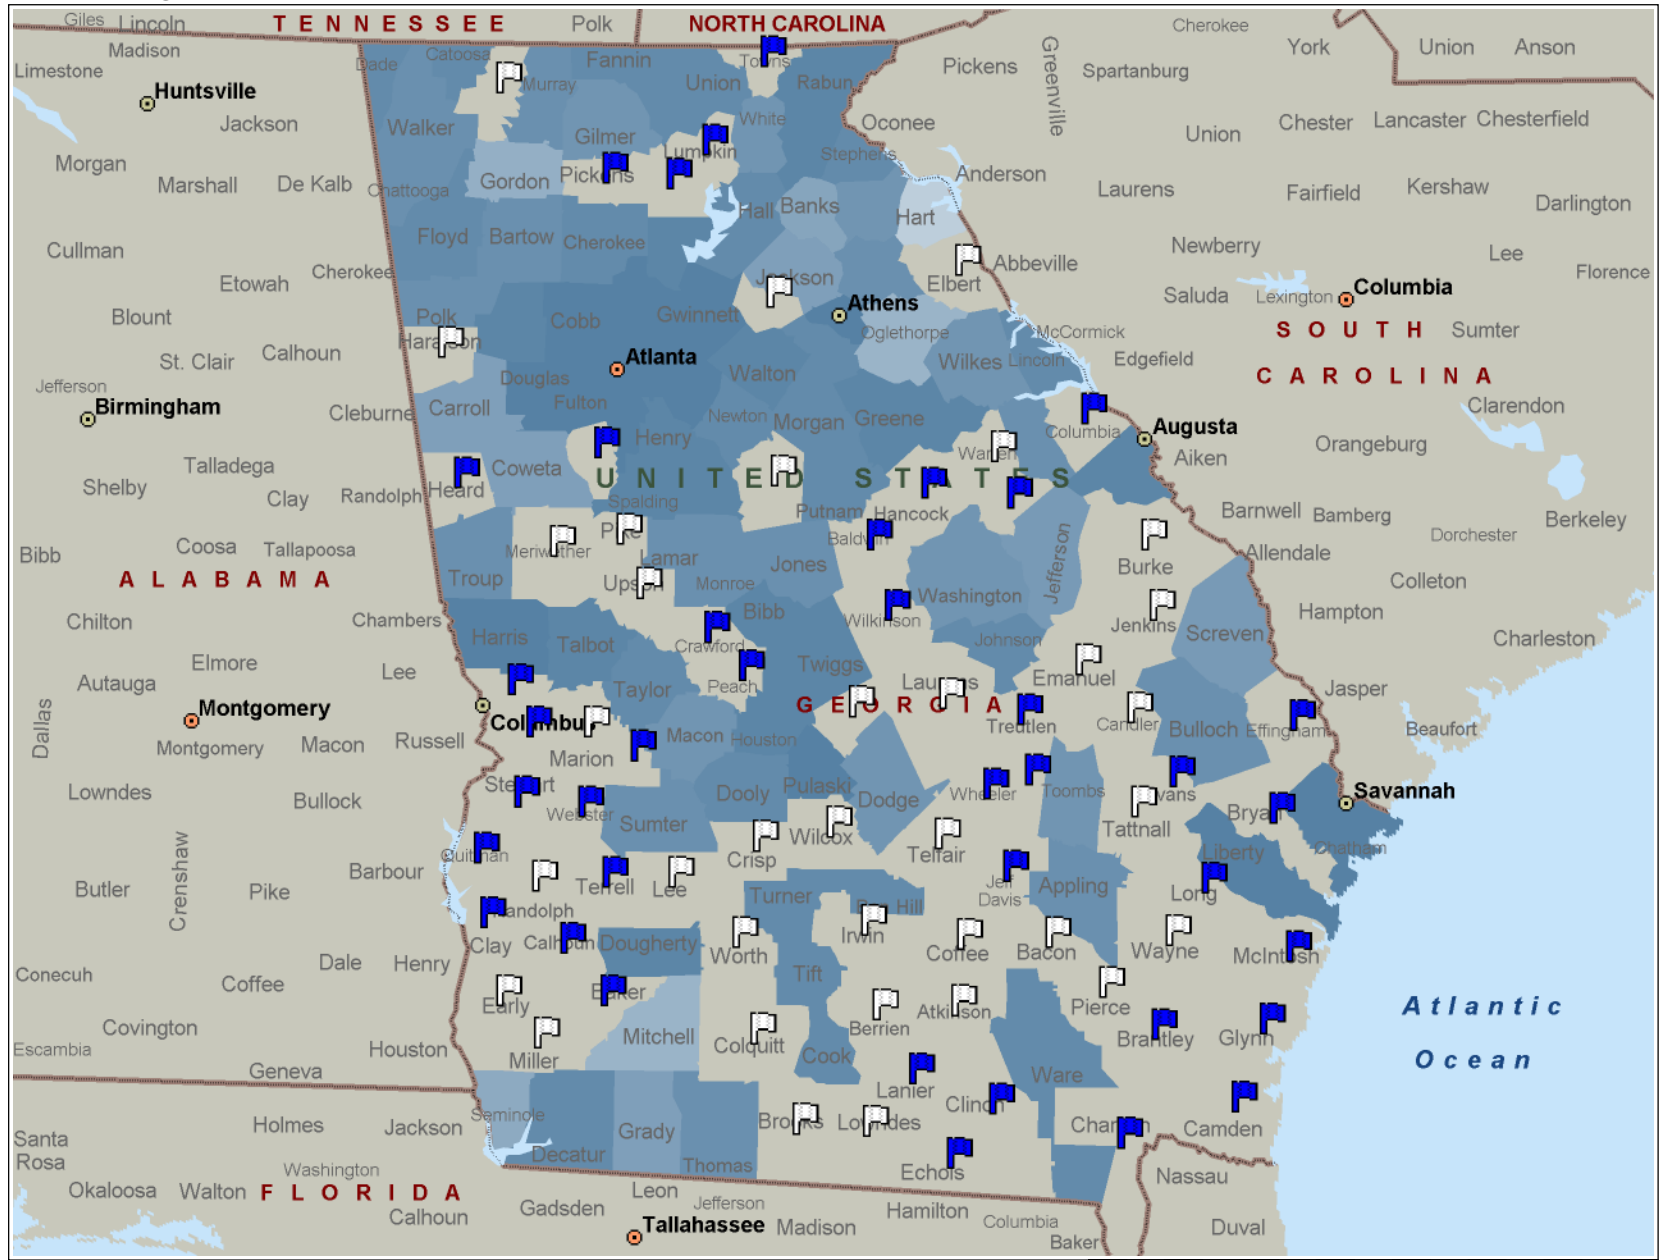

Georgia: Food Animal Concentration per Food Animal Veterinarian

Food Animal Concentration per Food Animal Veterinarian

Food Animal Concentration in Counties with 0 Veterinarians

0 mi 50 100 150

Copyright © and (P) 1988–2006 Microsoft Corporation and/or its suppliers. All rights reserved. <http://www.microsoft.com/mappoint/>
 Portions © 1990–2005 InstallShield Software Corporation. All rights reserved. Certain mapping and direction data © 2005 NAVTEQ. All rights reserved. The Data for areas of Canada includes information taken with permission from Canadian authorities, including: © Her Majesty the Queen in Right of Canada, © Queen's Printer for Ontario. NAVTEQ and NAVTEQ ON BOARD are trademarks of NAVTEQ. © 2005 Tele Atlas North America, Inc. All rights reserved. Tele Atlas and Tele Atlas North America are trademarks of Tele Atlas, Inc.